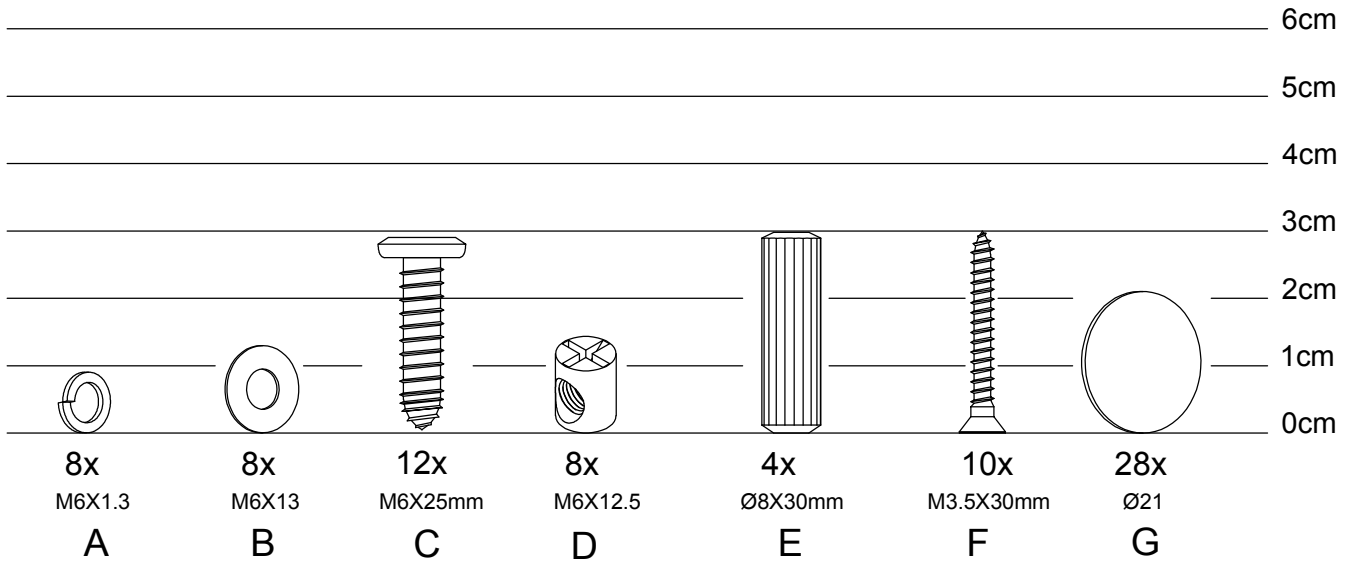

Single bed Laslo

ASSEMBLED DIMENSIONS

Single bed Laslo

Single bed Laslo

PACK 1

PACK 2

NO.	PARTS LIST	QTY	NO.	PARTS LIST	QTY
①	Left/right foot	2	③	Bed front/back side	2
②	Left/right bed side	2			

Single bed Laslo

HARDWARE LIST

Single bed Laslo

STEP 1

Single bed Laslo

STEP 2

Single bed Laslo

STEP 3

Single bed Laslo