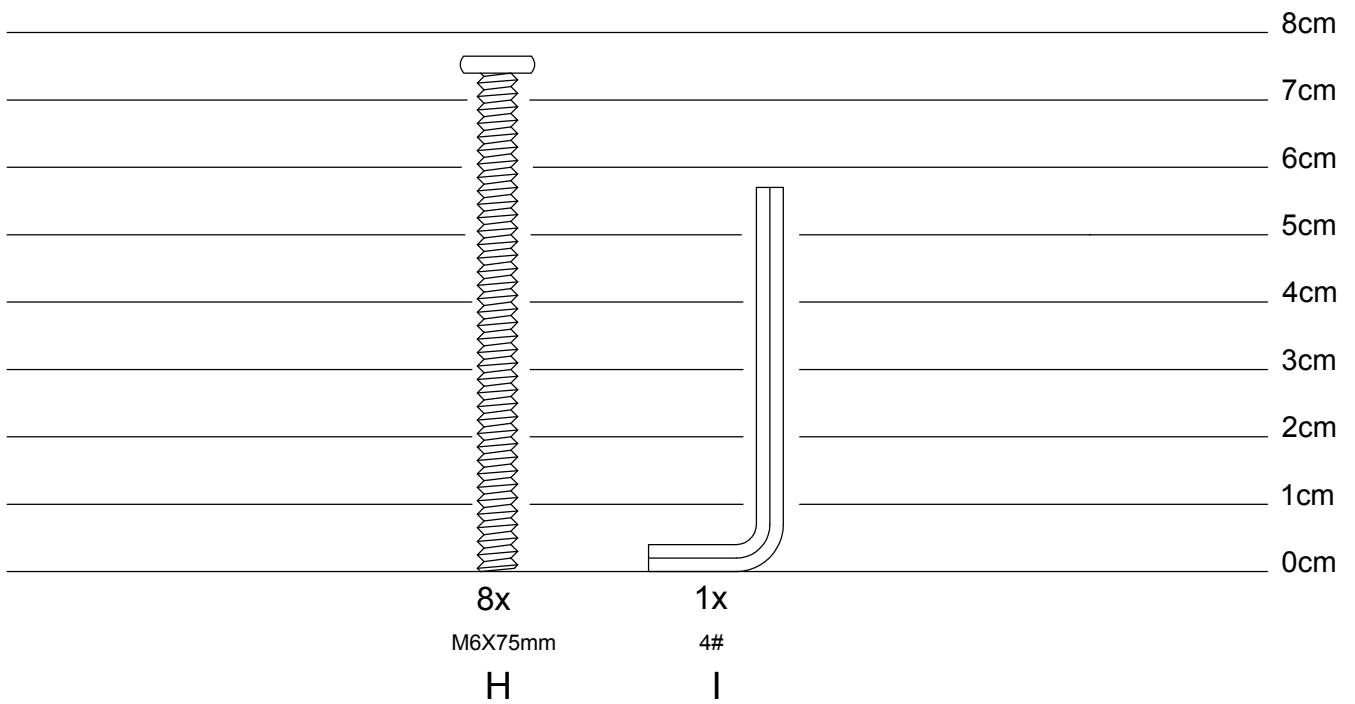

Single bed Laslo

ASSEMBLED DIMENSIONS

Single bed Laslo

Single bed Laslo

PACK 1

PACK 2

NO.	PARTS LIST	QTY	NO.	PARTS LIST	QTY
①	Left/right foot	2	③	Bed front/back side	2
②	Left/right bed side	2			

Single bed Laslo

HARDWARE LIST

Single bed Laslo

STEP 1

Single bed Laslo

STEP 2

Single bed Laslo

STEP 3

Single bed Laslo