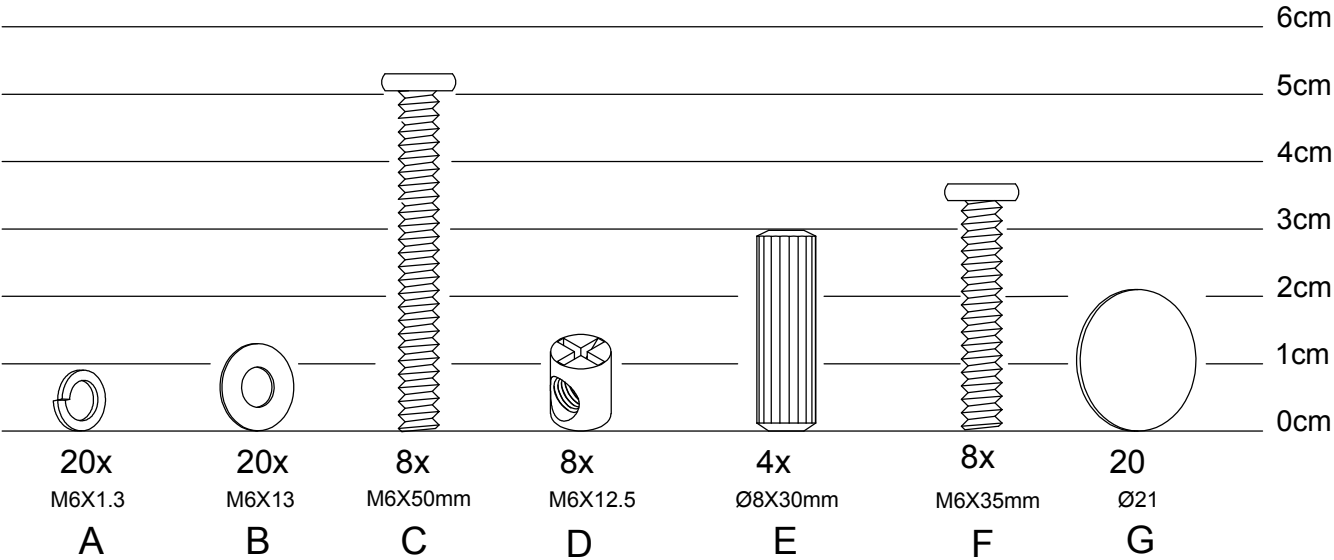

Youth bed Elias

ASSEMBLED DIMENSIONS

Youth bed Elias

Youth bed Elias

PACK 1

NO.	PARTS LIST	QTY
①	Bed back side	1
②	Bed front side	1
③	Left + right bed side	2

PACK 2

NO.	PARTS LIST	QTY
④	Back rail guard	1
⑤	Left rail guard	1
⑥	Right rail guard	1
⑦	Feet	4

Youth bed Elias

HARDWARE LIST

Youth bed Elias

STEP 1

STEP 2

Youth bed Elias

STEP 3

STEP 4