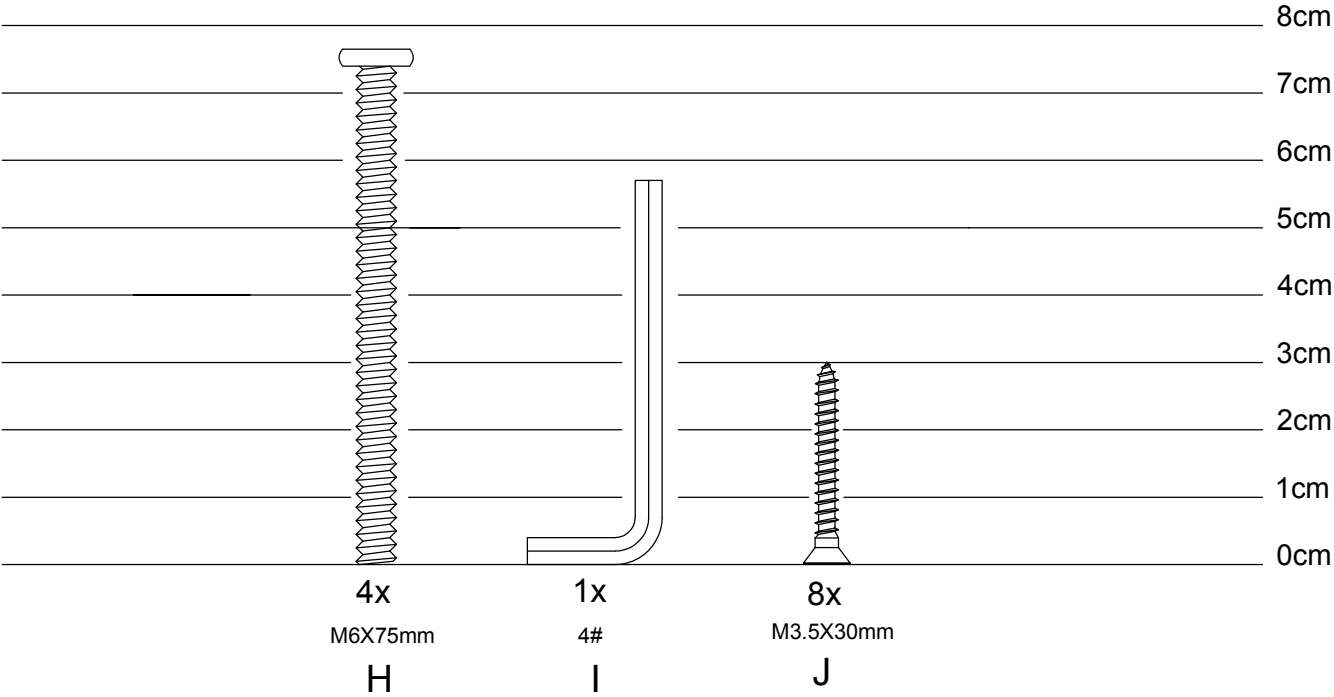

Youth bed Elias

ASSEMBLED DIMENSIONS

Youth bed Elias

Youth bed Elias

PACK 1

NO.	PARTS LIST	QTY
①	Bed back side	1
②	Bed front side	1
③	Left + right bed side	2

PACK 2

NO.	PARTS LIST	QTY
④	Back rail guard	1
⑤	Left rail guard	1
⑥	Right rail guard	1
⑦	Feet	4

Youth bed Elias

HARDWARE LIST

Youth bed Elias

STEP 1

STEP 2

Youth bed Elias

STEP 3

STEP 4