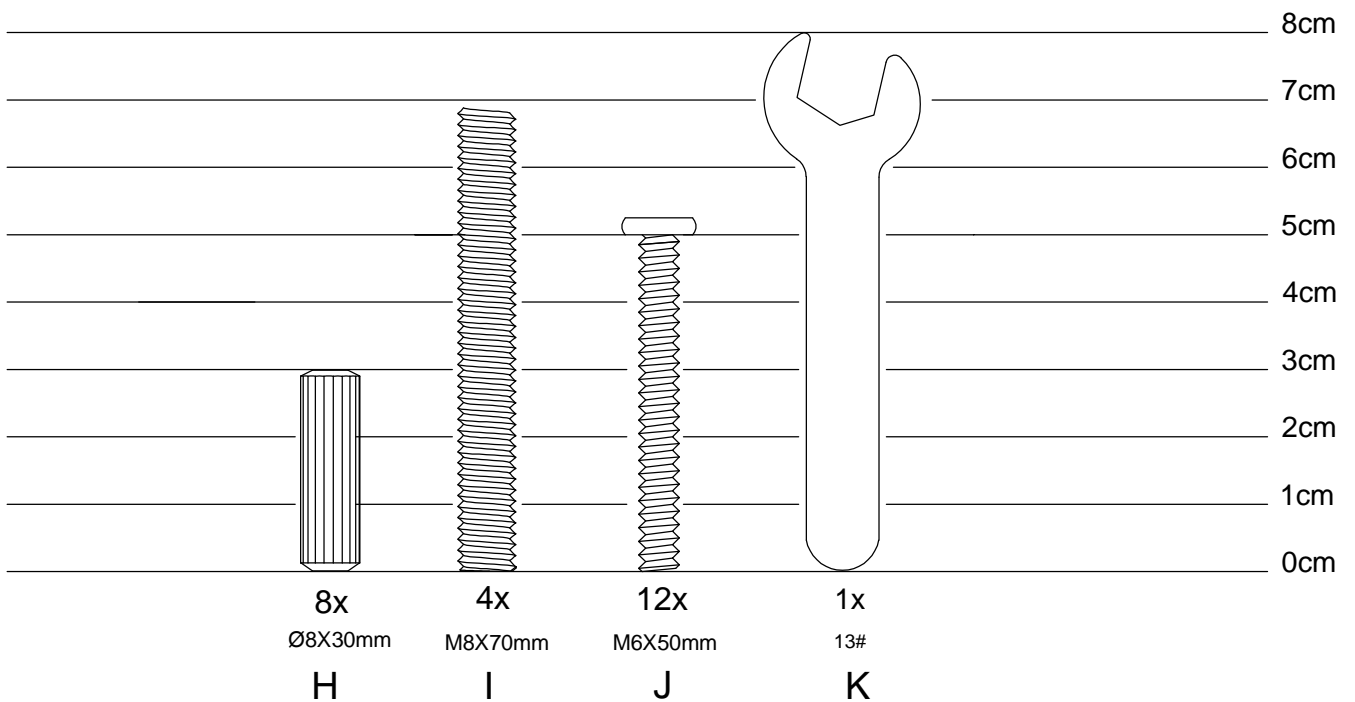

Babycot Lisa

Babycot Lisa

Babycot Lisa

NO.	PARTS LIST	QTY	NO.	PARTS LIST	QTY
①	Side frame	2	③	Bottom bracket	2
②	Side panel	2	④	Railguard	2
			⑤	Slatted frame	1

Babycot Lisa

HARDWARE LIST

Babycot Lisa

Babycot Lisa

STEP 3

Babycot Lisa

STEP 4

Babycot Lisa

STEP 5