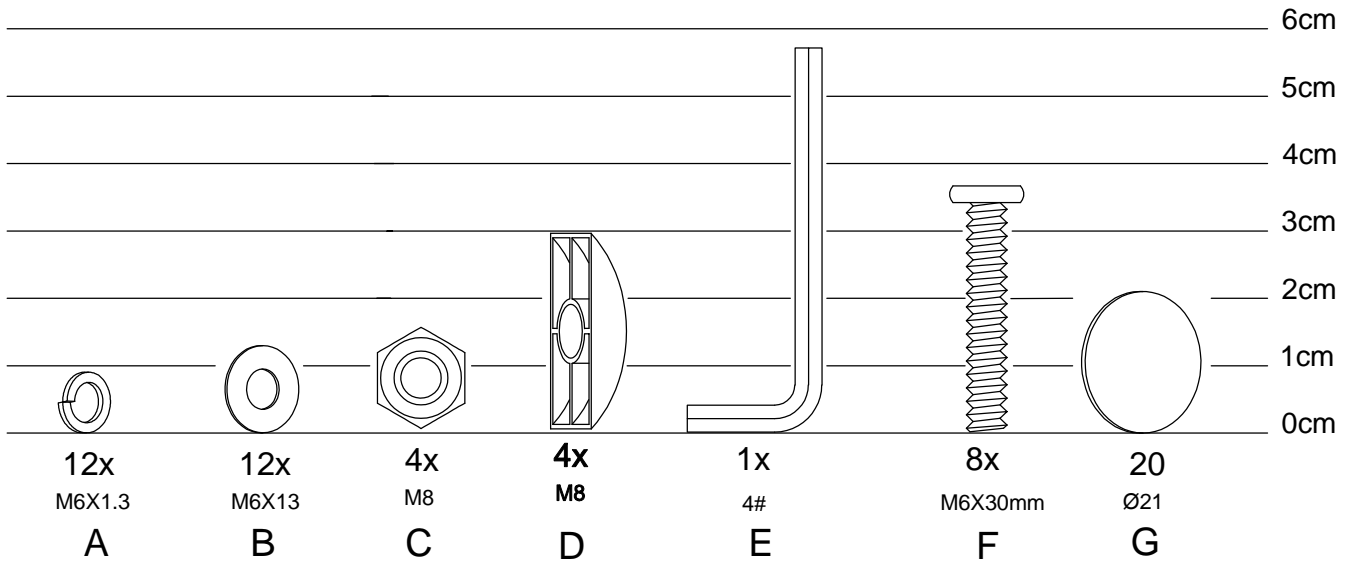

Babycot Lisa

Babycot Lisa

Babycot Lisa

NO.	PARTS LIST	QTY	NO.	PARTS LIST	QTY
①	Side frame	2	③	Bottom bracket	2
②	Side panel	2	④	Railguard	2
			⑤	Slatted frame	1

Babycot Lisa

HARDWARE LIST

Babycot Lisa

Babycot Lisa

STEP 3

Babycot Lisa

STEP 4

Babycot Lisa

STEP 5