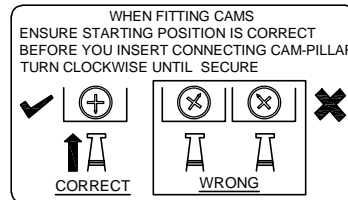

Small wardrobe module Lia

TIPS FOR FITTING CAM-LOCKS AND CAM-PILLARS

CAM-PILLAR

Tighten until shoulder is flush with panel. Do not overtighten or undertighten (see example below)

Small wardrobe module Lia