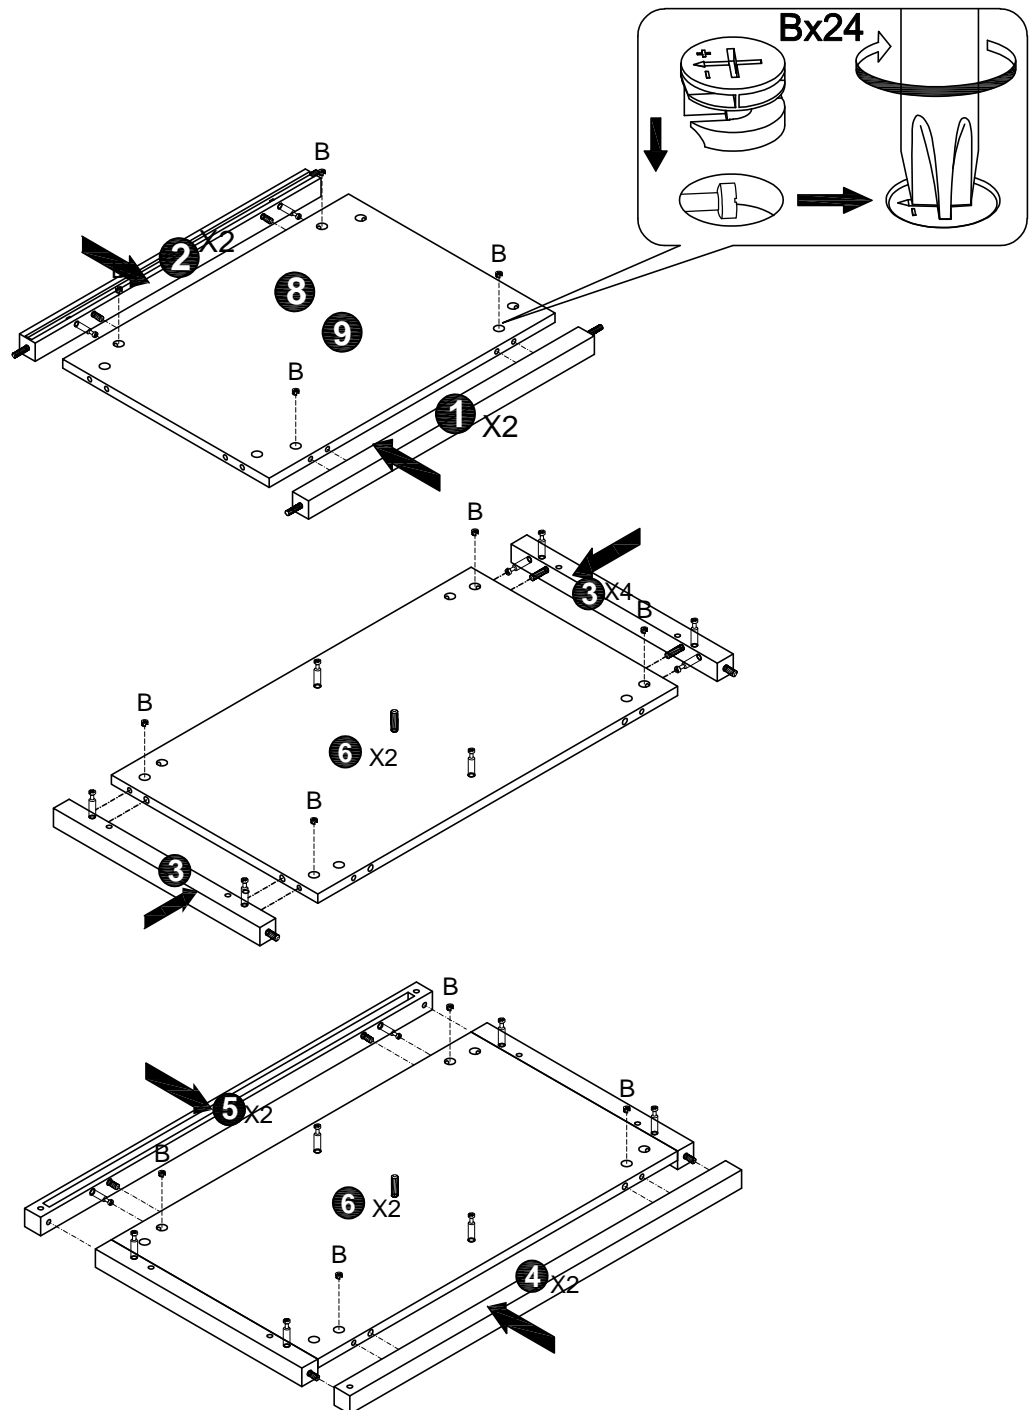

Small wardrobe module Lia

NO.	PARTS LIST	QTY	NO.	PARTS LIST	QTY
①	front frame	2	⑥	side panel	2
②	back frame	2	⑦	back panel	1
③	side frame	4	⑧	face panel	1
④	front support frame	2	⑨	bottom panel	1
⑤	back support frame	2	⑩	middle panel	1
			⑪	door	1

HARDWARE LIST

									9cm
									8cm
									7cm
									6cm
									5cm
									4cm
									3cm
									2cm
									1cm
									0cm
									
2x	36x Ø15X10	36x M6X35	50x Ø8X30mm	12x M3.5X16mm	4x 28X28X28mm	4x M8X30mm	4x	4x M3.5X20mm	
A	B	C	D	E	F	G	H	I	

Small wardrobe module Lia

TIPS FOR FITTING CAM-LOCKS AND CAM-PILLARS

CAM-PILLAR

Tighten until shoulder is flush with panel. Do not overtighten or undertighten (see example below)

Small wardrobe module Lia

STEP 1

Small wardrobe module Lia

STEP 2

Small wardrobe module Lia

STEP 3

STEP 4

Small wardrobe module Lia

STEP 5