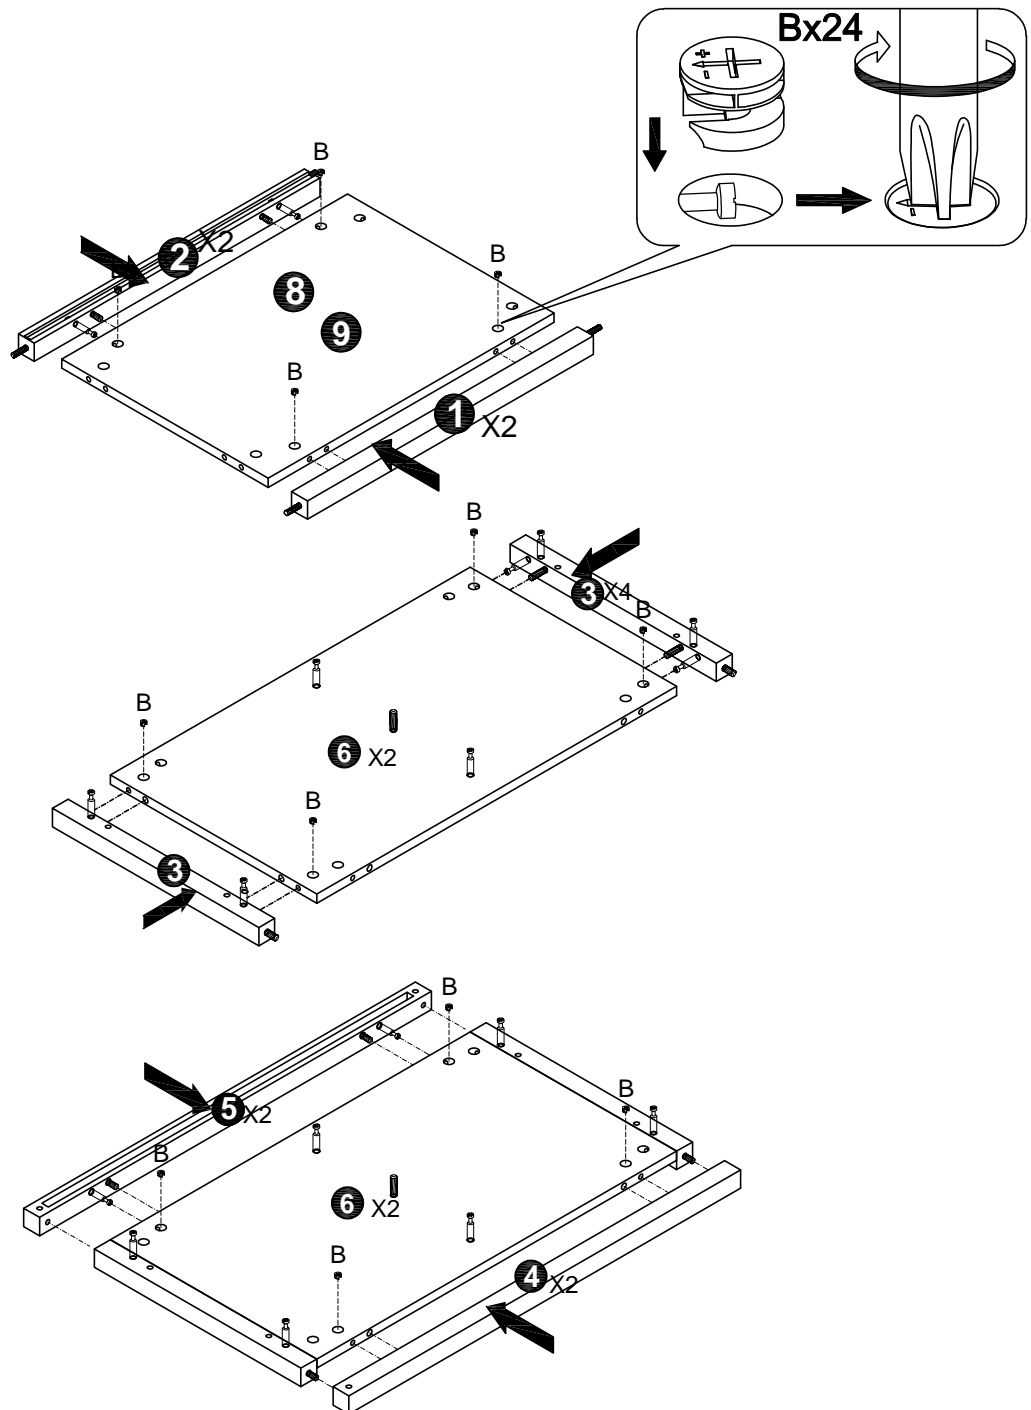

Small wardrobe module Lia

Small wardrobe module Lia

Small wardrobe module Lia

NO.	PARTS LIST	QTY	NO.	PARTS LIST	QTY
①	front frame	2	⑥	side panel	2
②	back frame	2	⑦	back panel	1
③	side frame	4	⑧	face panel	1
④	front support frame	2	⑨	bottom panel	1
⑤	back support frame	2	⑩	middle panel	1
			⑪	door	1

HARDWARE LIST

									9cm
									8cm
									7cm
									6cm
									5cm
									4cm
									3cm
									2cm
									1cm
									0cm
									
2x	36x Ø15X10	36x M6X35	50x Ø8X30mm	12x M3.5X16mm	4x 28X28X28mm	4x M8X30mm	4x	4x M3.5X20mm	
A	B	C	D	E	F	G	H	I	

Small wardrobe module Lia

TIPS FOR FITTING CAM-LOCKS AND CAM-PILLARS

CAM-PILLAR

Tighten until shoulder is flush with panel. Do not overtighten or undertighten (see example below)

Small wardrobe module Lia

STEP 1

Small wardrobe module Lia

STEP 2

Small wardrobe module Lia

STEP 3

STEP 4

Small wardrobe module Lia

STEP 5