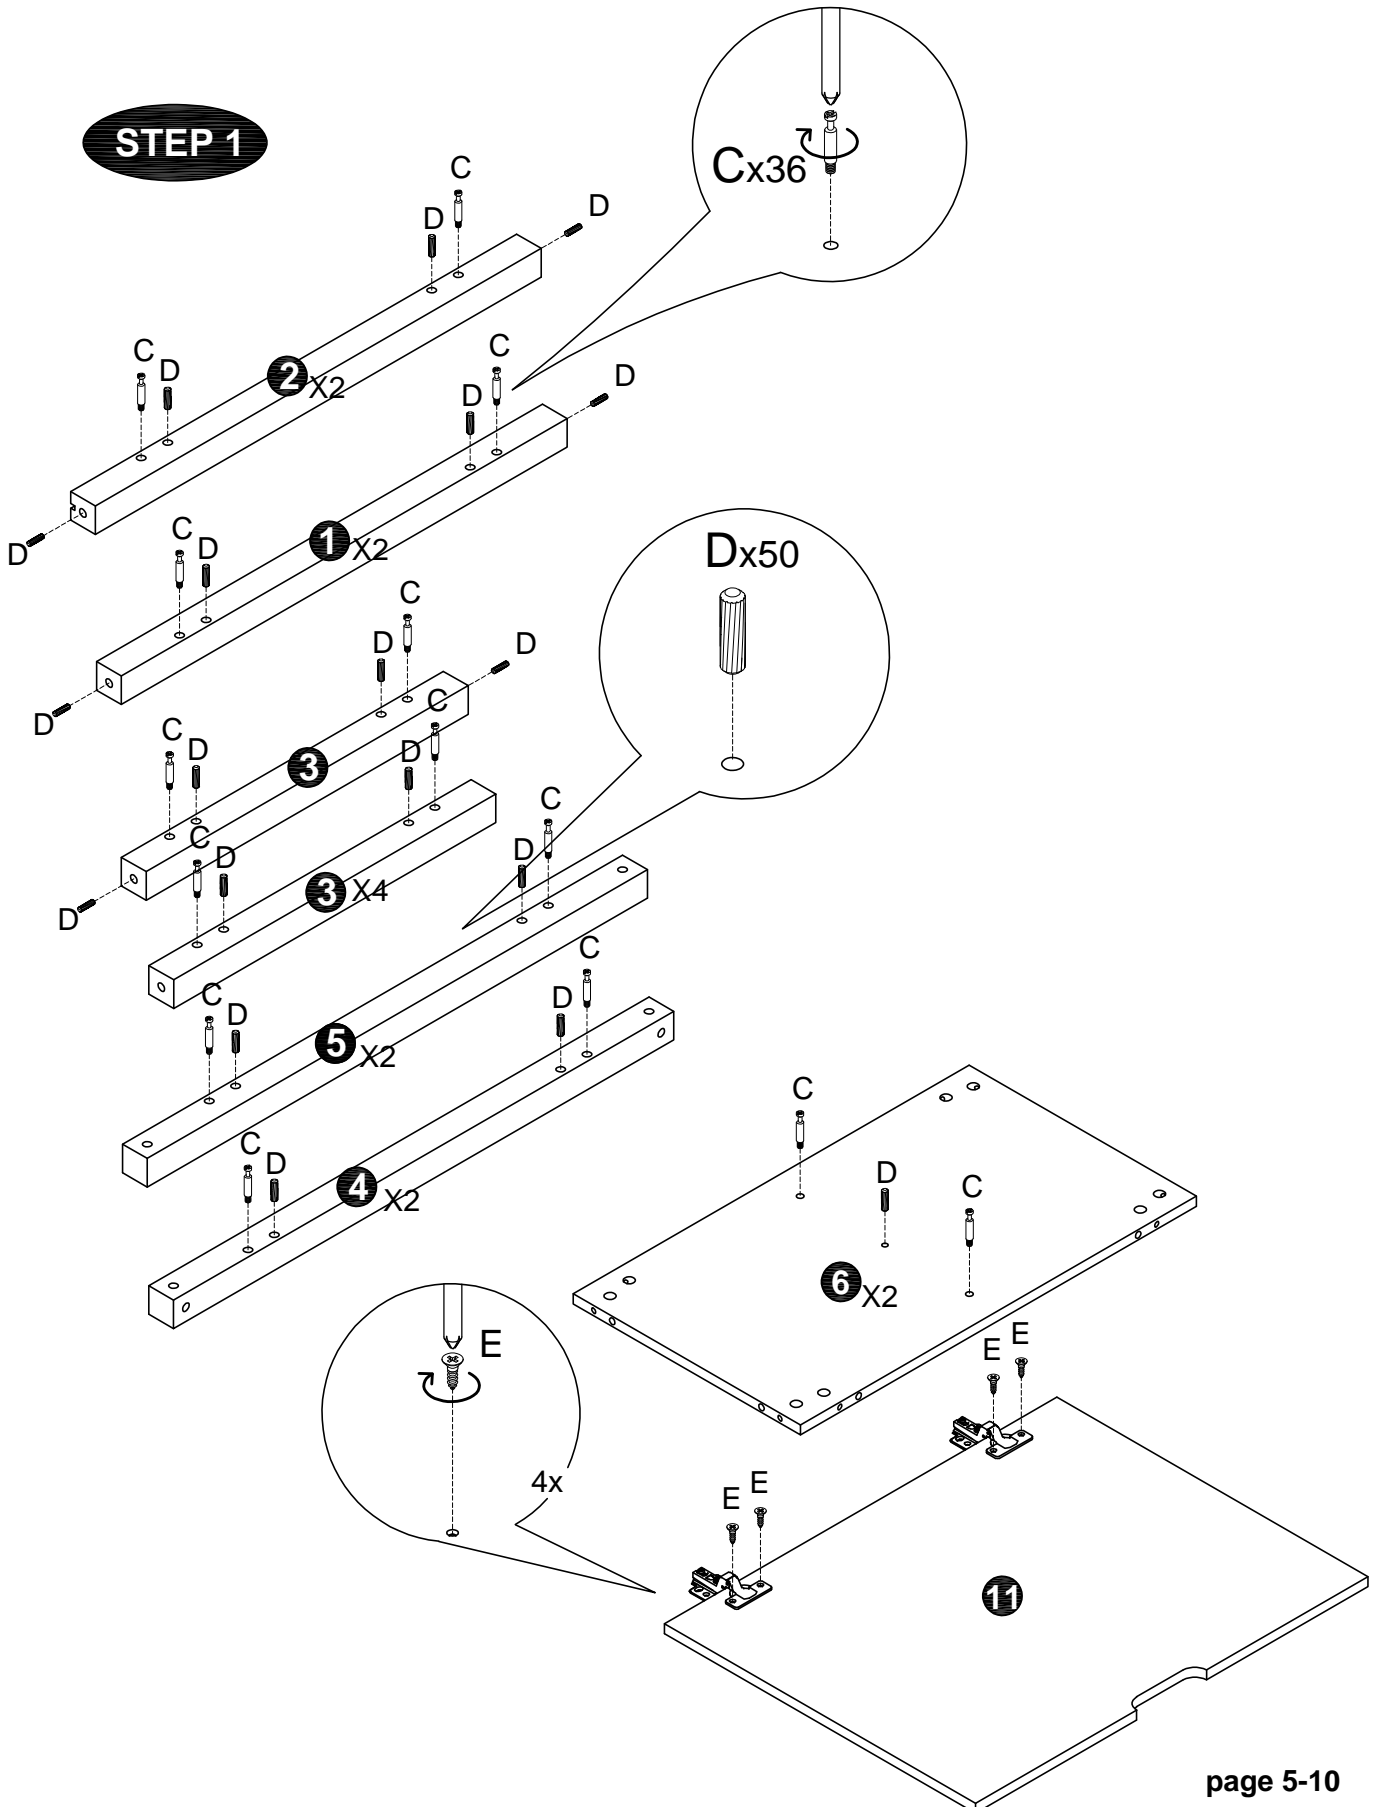

Small wardrobe module Lia

NO.	PARTS LIST	QTY	NO.	PARTS LIST	QTY
①	front frame	2	⑥	side panel	2
②	back frame	2	⑦	back panel	1
③	side frame	4	⑧	face panel	1
④	front support frame	2	⑨	bottom panel	1
⑤	back support frame	2	⑩	middle panel	1
			⑪	door	1

HARDWARE LIST

									9cm
									8cm
									7cm
									6cm
									5cm
									4cm
									3cm
									2cm
									1cm
									0cm
									
2x	36x Ø15X10	36x M6X35	50x Ø8X30mm	12x M3.5X16mm	4x 28X28X28mm	4x M8X30mm	4x	4x M3.5X20mm	
A	B	C	D	E	F	G	H	I	

Small wardrobe module Lia

TIPS FOR FITTING CAM-LOCKS AND CAM-PILLARS

CAM-PILLAR

Tighten until shoulder is flush with panel. Do not overtighten or undertighten (see example below)

Small wardrobe module Lia

STEP 1

Small wardrobe module Lia

STEP 2

Small wardrobe module Lia

STEP 3

STEP 4

Small wardrobe module Lia

STEP 5