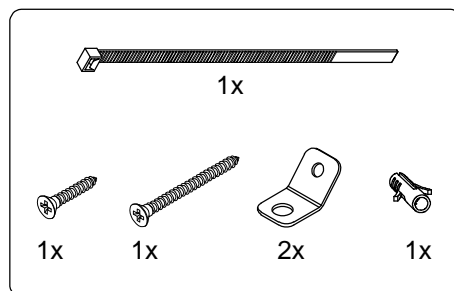

Small wardrobe module Lia

TIPS FOR FITTING CAM-LOCKS AND CAM-PILLARS

CAM-PILLAR

Tighten until shoulder is flush with panel. Do not overtighten or undertighten (see example below)

Small wardrobe module Lia

STEP 1

Small wardrobe module Lia

STEP 2

Small wardrobe module Lia

STEP 3

STEP 4

Small wardrobe module Lia

STEP 5

STEP 6

Small wardrobe module Lia

STEP 7

STEP 8

Small wardrobe module Lia

STEP 9

STEP 10

Safety tip: Please attach the chest to the wall using the hardware provided.