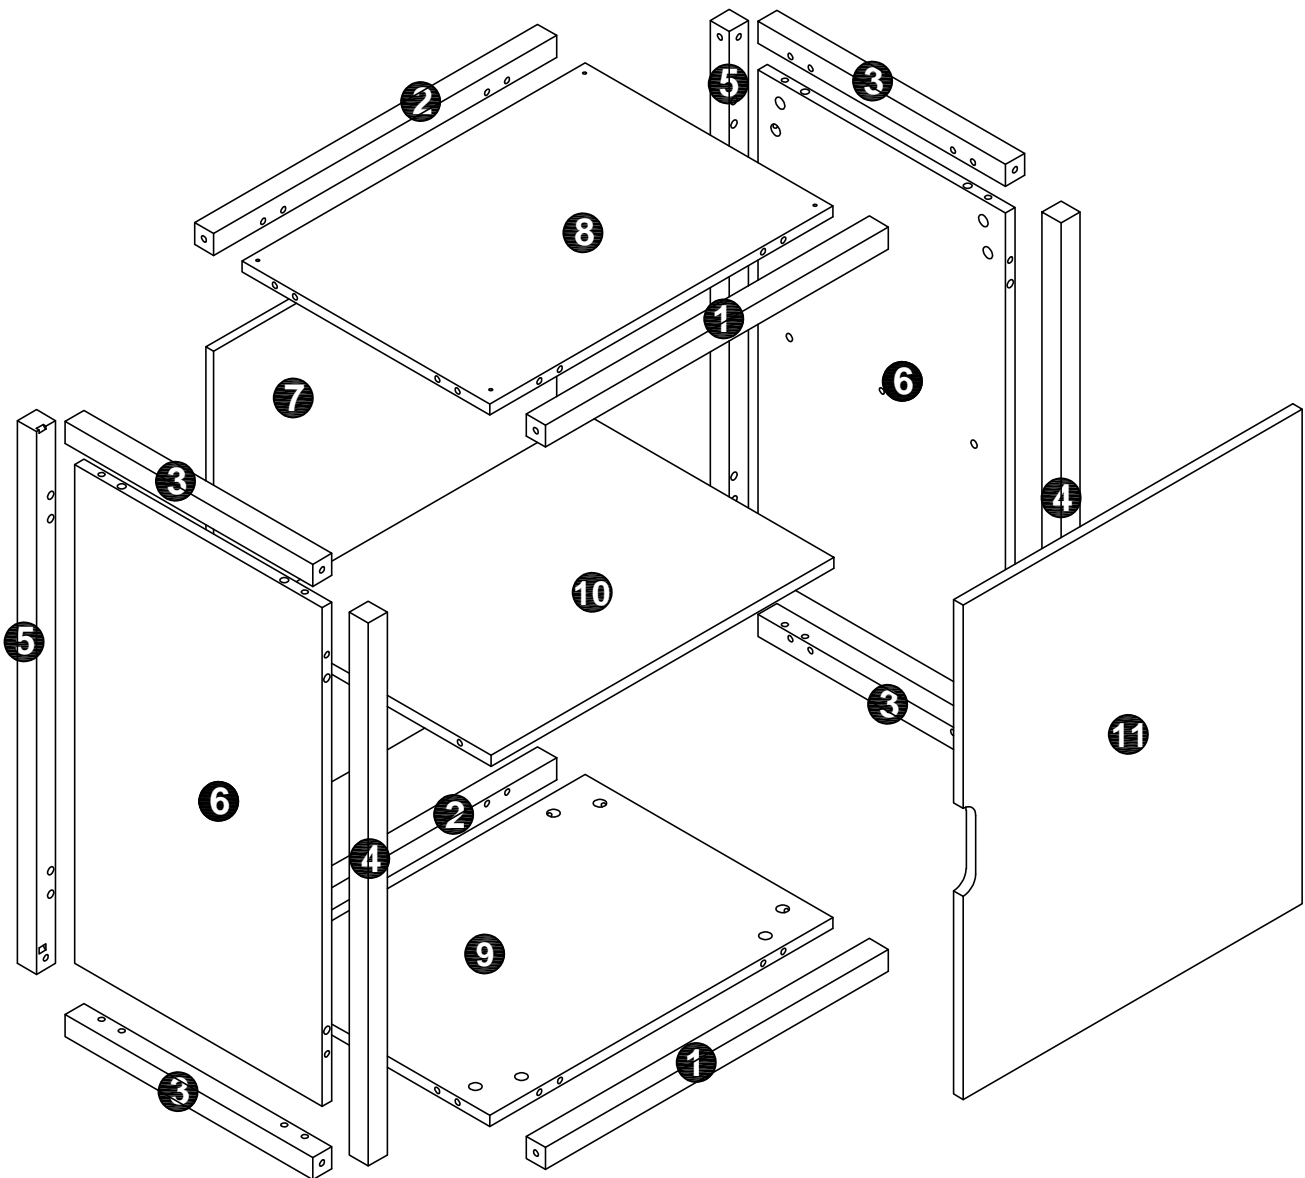

Small wardrobe module Lia

Small wardrobe module Lia

Small wardrobe module Lia

NO.	PARTS LIST	QTY	NO.	PARTS LIST	QTY
①	front frame	2	⑥	side panel	2
②	back frame	2	⑦	back panel	1
③	side frame	4	⑧	face panel	1
④	front support frame	2	⑨	bottom panel	1
⑤	back support frame	2	⑩	middle panel	1
			⑪	door	1

HARDWARE LIST

									9cm
									8cm
									7cm
									6cm
									5cm
									4cm
									3cm
									2cm
									1cm
									0cm
									
2x	36x Ø15X10	36x M6X35	50x Ø8X30mm	12x M3.5X16mm	4x 28X28X28mm	4x M8X30mm	4x	4x M3.5X20mm	
A	B	C	D	E	F	G	H	I	

Small wardrobe module Lia

TIPS FOR FITTING CAM-LOCKS AND CAM-PILLARS

CAM-PILLAR

Tighten until shoulder is flush with panel. Do not overtighten or undertighten (see example below)

Small wardrobe module Lia

STEP 6

Small wardrobe module Lia

STEP 7

STEP 8

Small wardrobe module Lia

STEP 9

STEP 10

Safety tip: Please attach the chest to the wall using the hardware provided.