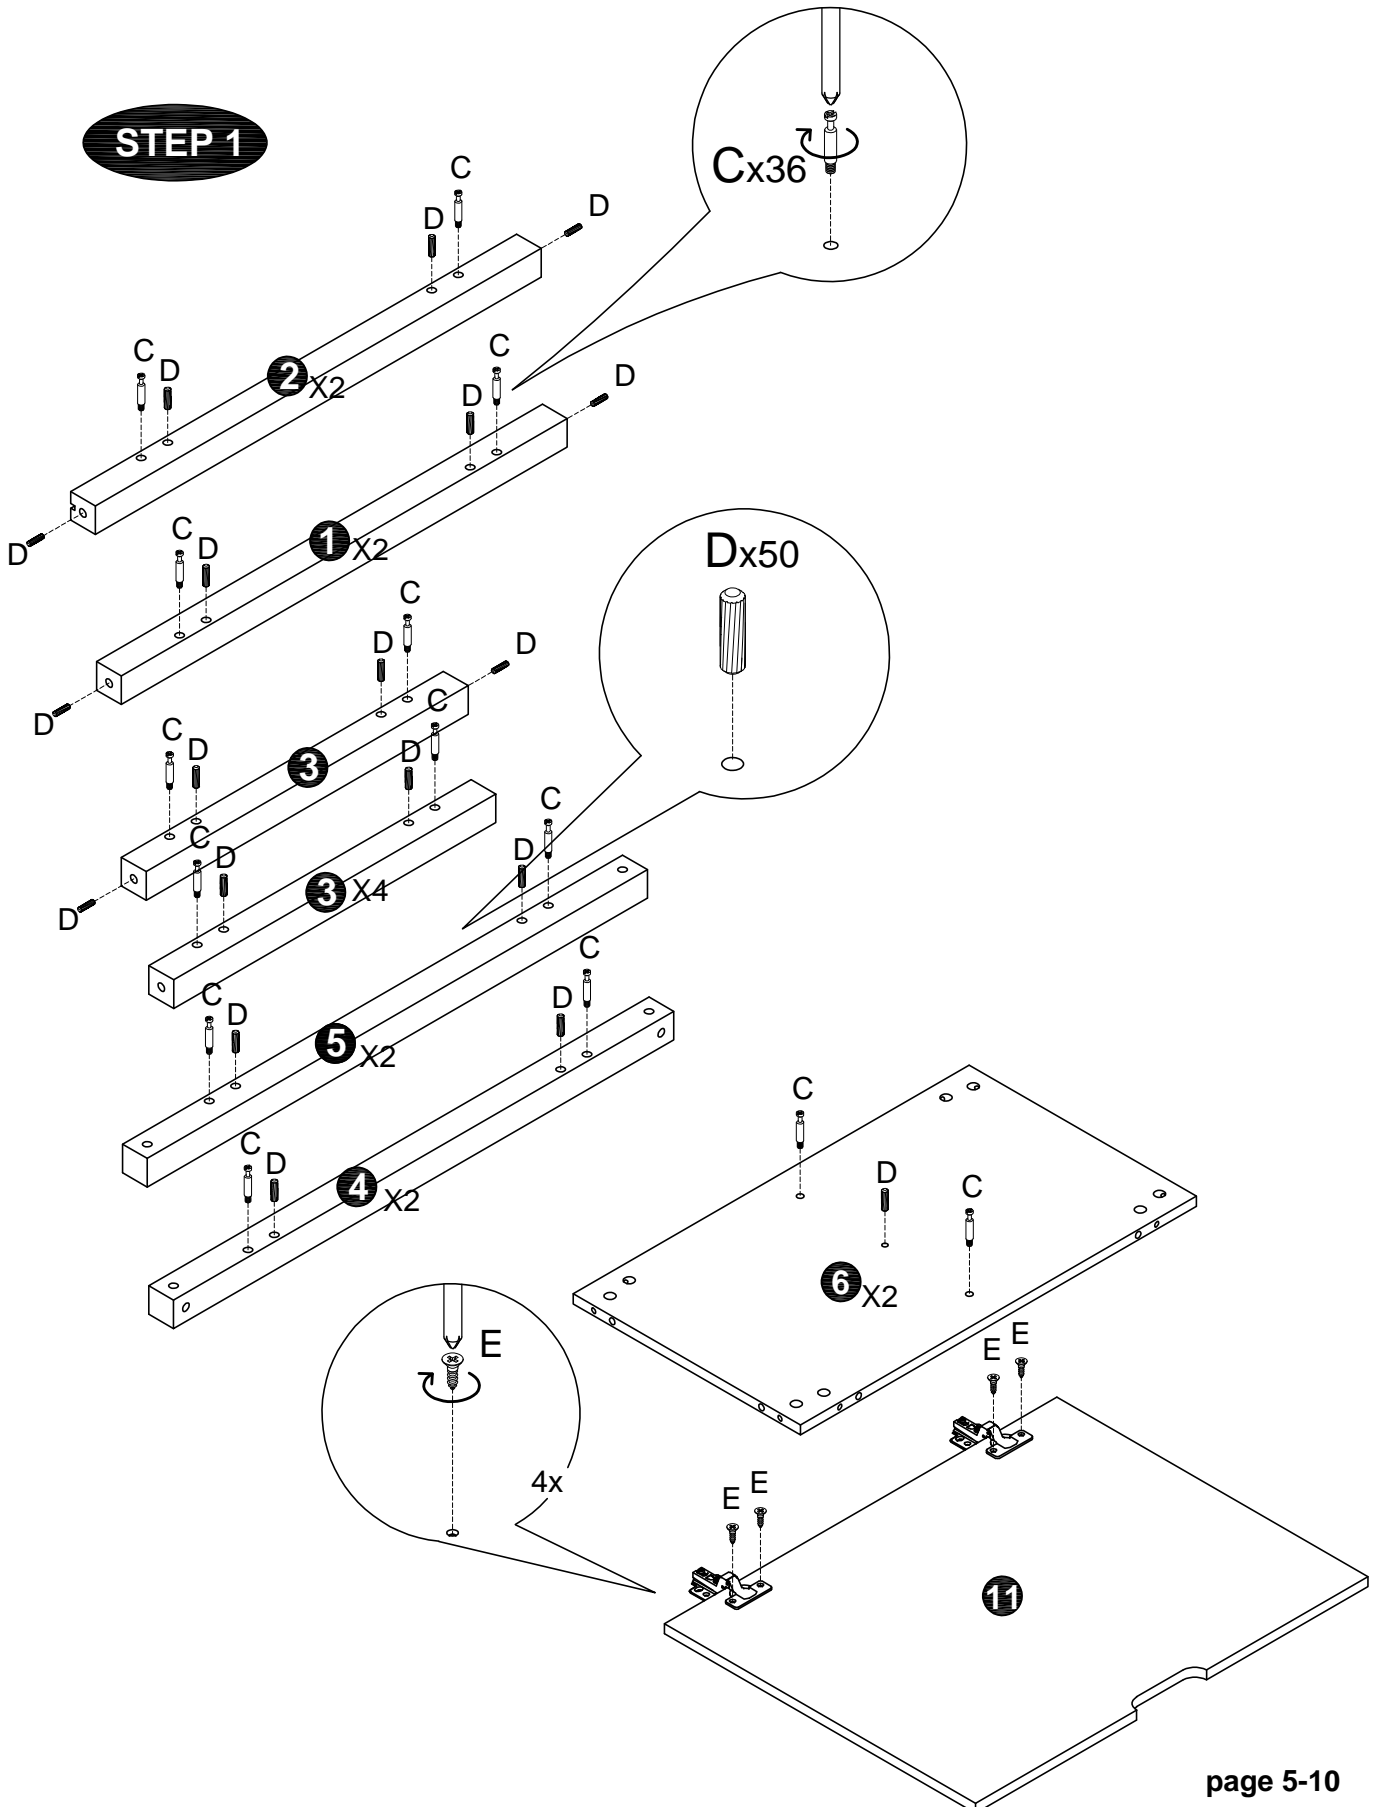

Small wardrobe module Lia

Small wardrobe module Lia

Small wardrobe module Lia

NO.	PARTS LIST	QTY	NO.	PARTS LIST	QTY
①	front frame	2	⑥	side panel	2
②	back frame	2	⑦	back panel	1
③	side frame	4	⑧	face panel	1
④	front support frame	2	⑨	bottom panel	1
⑤	back support frame	2	⑩	middle panel	1
			⑪	door	1

HARDWARE LIST

									9cm
									8cm
									7cm
									6cm
									5cm
									4cm
									3cm
									2cm
									1cm
									0cm
									
2x	36x Ø15X10	36x M6X35	50x Ø8X30mm	12x M3.5X16mm	4x 28X28X28mm	4x M8X30mm	4x	4x M3.5X20mm	
A	B	C	D	E	F	G	H	I	

Small wardrobe module Lia

TIPS FOR FITTING CAM-LOCKS AND CAM-PILLARS

CAM-PILLAR

Tighten until shoulder is flush with panel. Do not overtighten or undertighten (see example below)

Small wardrobe module Lia

STEP 1

Small wardrobe module Lia

STEP 2

Small wardrobe module Lia

STEP 3

STEP 4

Small wardrobe module Lia

STEP 5