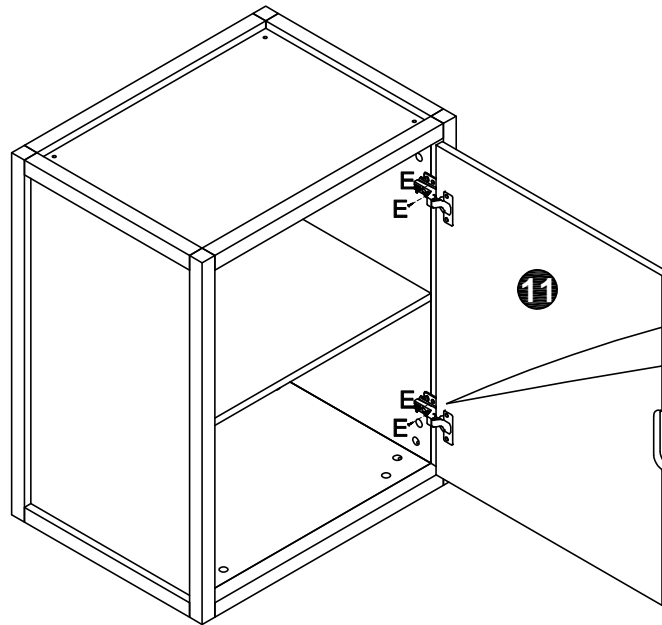

Small wardrobe module Lia

Small wardrobe module Lia

Small wardrobe module Lia

NO.	PARTS LIST	QTY	NO.	PARTS LIST	QTY
①	front frame	2	⑥	side panel	2
②	back frame	2	⑦	back panel	1
③	side frame	4	⑧	face panel	1
④	front support frame	2	⑨	bottom panel	1
⑤	back support frame	2	⑩	middle panel	1
			⑪	door	1

Small wardrobe module Lia

TIPS FOR FITTING CAM-LOCKS AND CAM-PILLARS

CAM-PILLAR

Tighten until shoulder is flush with panel. Do not overtighten or undertighten (see example below)

Small wardrobe module Lia

STEP 1

Small wardrobe module Lia

STEP 2

Small wardrobe module Lia

STEP 3

STEP 4

Small wardrobe module Lia

STEP 5

STEP 6

Small wardrobe module Lia

STEP 7

STEP 8

Small wardrobe module Lia

STEP 9

STEP 10

Safety tip: Please attach the chest to the wall using the hardware provided.