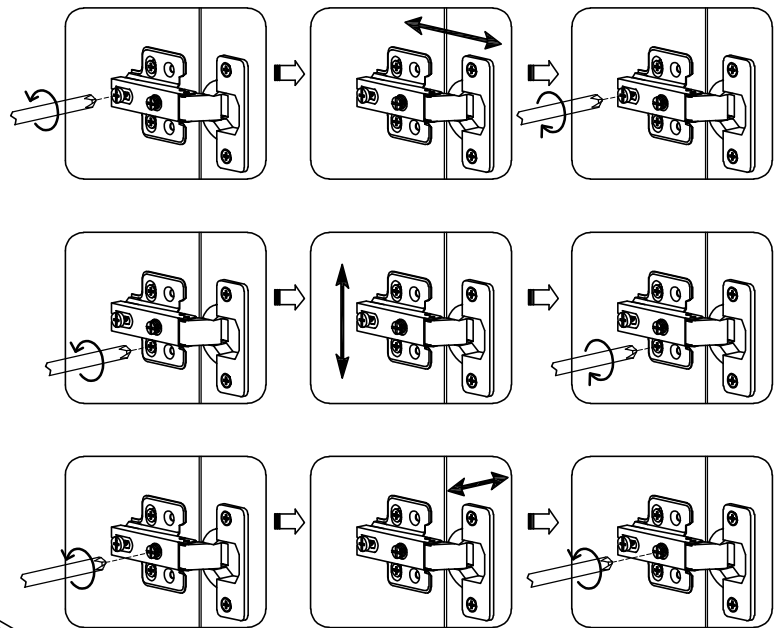

Small wardrobe module Lia

TIPS FOR FITTING CAM-LOCKS AND CAM-PILLARS

CAM-PILLAR

Tighten until shoulder is flush with panel. Do not overtighten or undertighten (see example below)

Small wardrobe module Lia

STEP 1

Small wardrobe module Lia

STEP 2

Small wardrobe module Lia

STEP 3

STEP 4

Small wardrobe module Lia

STEP 5

STEP 6

Small wardrobe module Lia

STEP 7

STEP 8

Small wardrobe module Lia

STEP 9

STEP 10

Safety tip: Please attach the chest to the wall using the hardware provided.