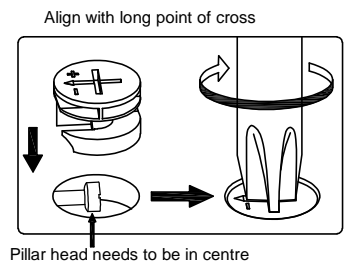

Small wardrobe module Lia

Small wardrobe module Lia

Small wardrobe module Lia

NO.	PARTS LIST	QTY	NO.	PARTS LIST	QTY
①	front frame	2	⑥	side panel	2
②	back frame	2	⑦	back panel	1
③	side frame	4	⑧	face panel	1
④	front support frame	2	⑨	bottom panel	1
⑤	back support frame	2	⑩	middle panel	1
			⑪	door	1

HARDWARE LIST

									9cm
									8cm
									7cm
									6cm
									5cm
									4cm
									3cm
									2cm
									1cm
									0cm
									
2x	36x Ø15X10	36x M6X35	50x Ø8X30mm	12x M3.5X16mm	4x 28X28X28mm	4x M8X30mm	4x	4x M3.5X20mm	
A	B	C	D	E	F	G	H	I	

Small wardrobe module Lia

TIPS FOR FITTING CAM-LOCKS AND CAM-PILLARS

CAM-PILLAR

Tighten until shoulder is flush with panel. Do not overtighten or undertighten (see example below)

Small wardrobe module Lia