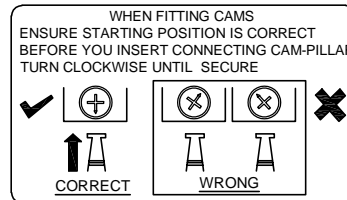

Small wardrobe module Lia

TIPS FOR FITTING CAM-LOCKS AND CAM-PILLARS

CAM-PILLAR

Tighten until shoulder is flush with panel. Do not overtighten or undertighten (see example below)

Small wardrobe module Lia