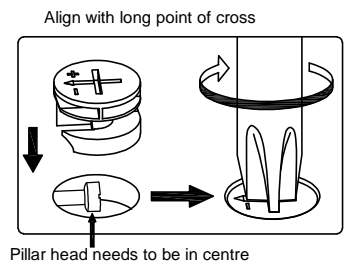

Small wardrobe module Lia

NO.	PARTS LIST	QTY	NO.	PARTS LIST	QTY
①	front frame	2	⑥	side panel	2
②	back frame	2	⑦	back panel	1
③	side frame	4	⑧	face panel	1
④	front support frame	2	⑨	bottom panel	1
⑤	back support frame	2	⑩	middle panel	1
			⑪	door	1

HARDWARE LIST

									9cm
									8cm
									7cm
									6cm
									5cm
									4cm
									3cm
									2cm
									1cm
									0cm
									
2x	36x Ø15X10	36x M6X35	50x Ø8X30mm	12x M3.5X16mm	4x 28X28X28mm	4x M8X30mm	4x	4x M3.5X20mm	
A	B	C	D	E	F	G	H	I	

Small wardrobe module Lia

TIPS FOR FITTING CAM-LOCKS AND CAM-PILLARS

CAM-PILLAR

Tighten until shoulder is flush with panel. Do not overtighten or undertighten (see example below)

Small wardrobe module Lia